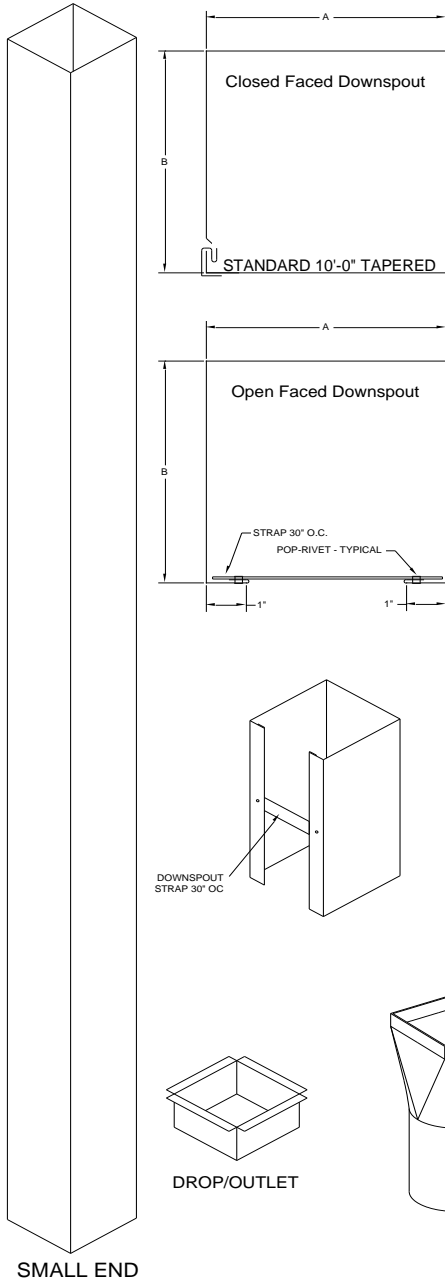

Ship Via: _____
 Ship To: Contractor Location Jobsite
 Other (provide address below)

24 Ga .040 Aluminum .050 Aluminum

LARGE END

DOWNSPOUTS AND ACCESSORIES

COLOR: _____		FACE		NOTES/DESCRIPTION
ITEM	QUANTITY	OPEN	CLOSED	
DS-34 (3"x4"):	LF.			
DS-44 (4"x4"):	LF.			
DS-45 (4"x5"):	LF.			
DS-66 (6"x6"):	LF.			
Custom: _____" A X _____" B	LF.			
Square to Round _____ "A X _____" B to _____" Ø	EA.			
Outlets / Drops:	EA.			
Elbows - 45° (Style A)	EA.			
Elbows - 80° (Style A)	EA.			
Elbows - 45° (Style B)	EA.			
Elbows - 80° (Style B)	EA.			
DS Straps (Ln. Ft.*): 10'-0" LENGTHS ONLY	LF.			
Gutter Sealant:	EA.			
Rivets (250/box):	EA.			