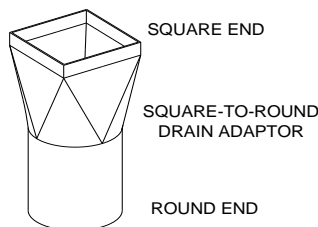

NOTES

_____
_____
_____
_____
_____