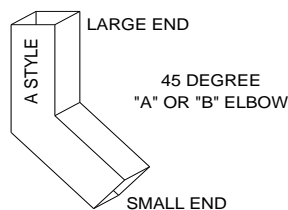

NOTES

_____
_____
_____
_____
_____